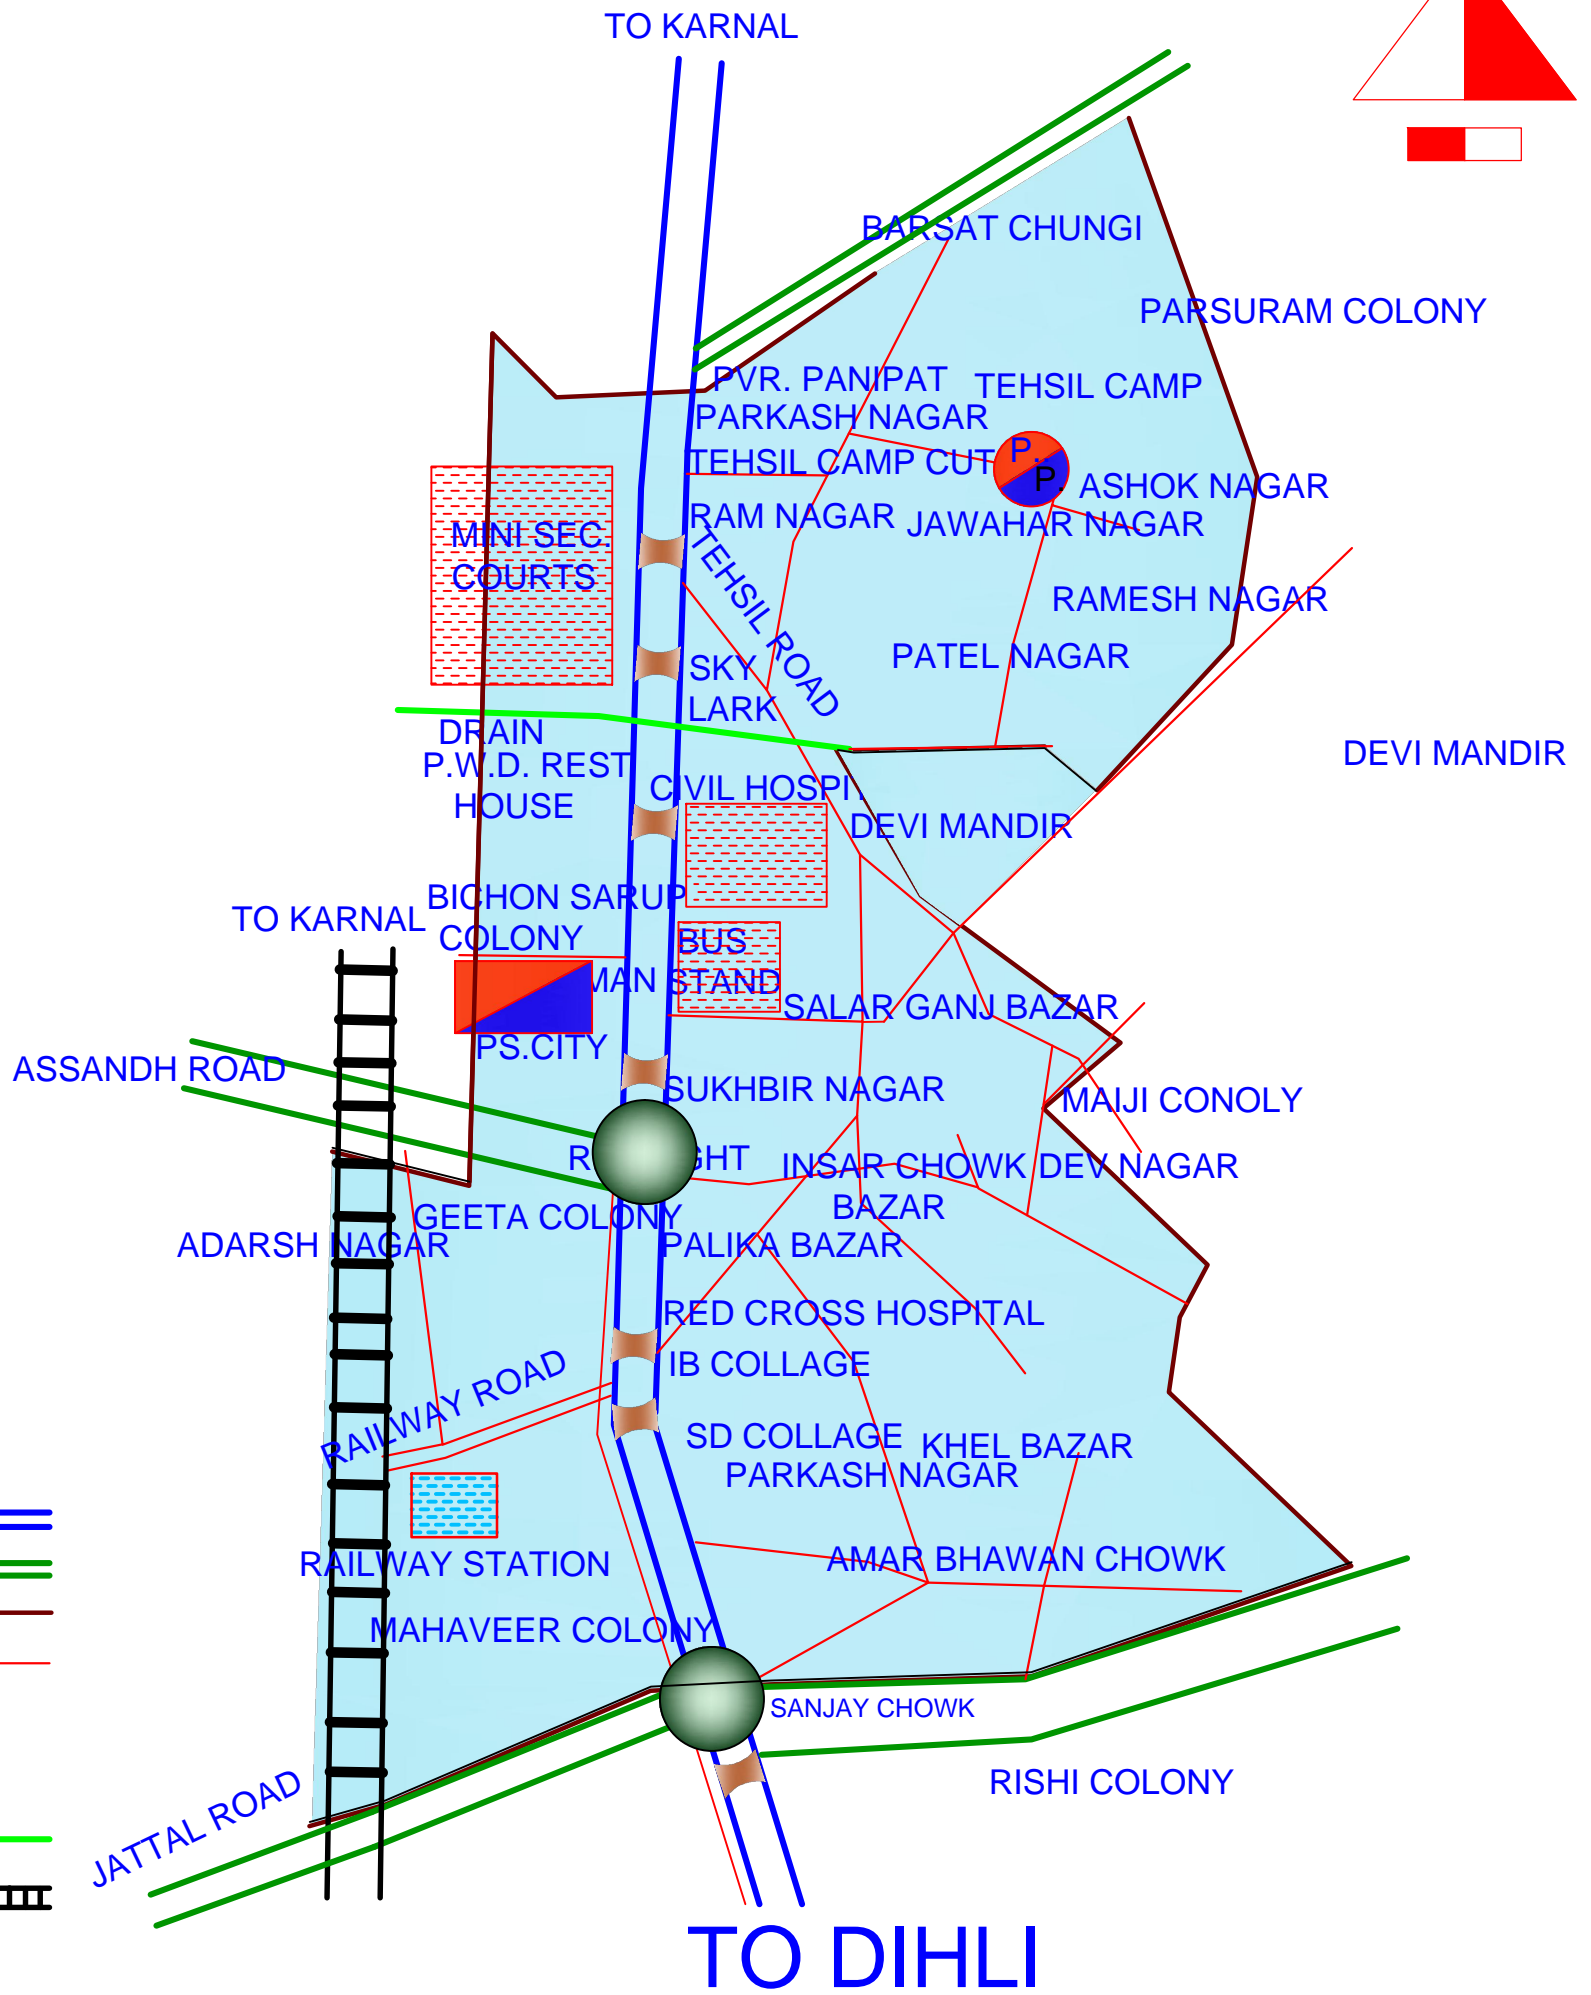

MAP OF PS.CITY

LEGEND

NATIONAL HIGHWAY	
DISTRICT ROAD	
PS. BOUNDARY	
LINK ROAD	
G.T. ROAD CUT	
CHOWK	
DRAIN	
RAILWAY LINE	
POLICE STATION	
POLICE POST	